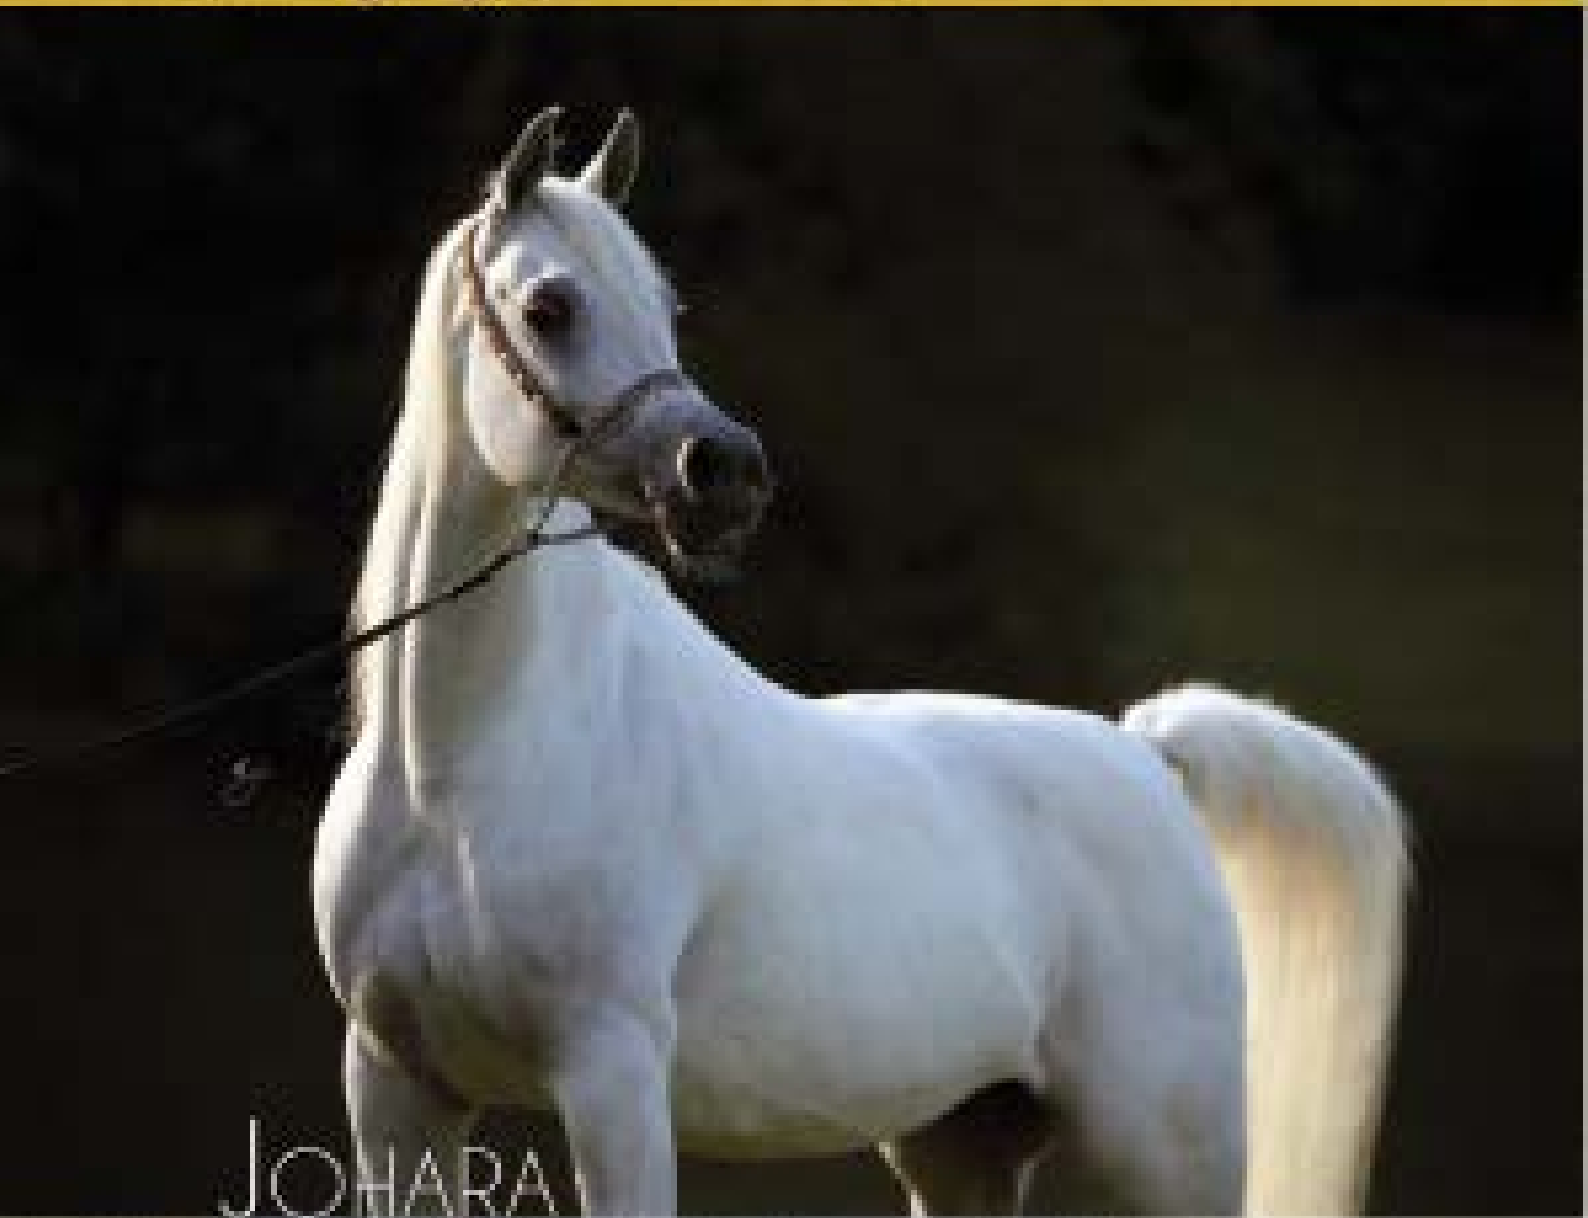

Royalty from the Desert

JOHARA

AL NAIF *Arabic Name: Al Naif; Bloodlines: Desert Friesian, World Championship, Italian, Egyptian, Dutch, Arabian, Hanoverian*

Al Naif Stud's breeding program is extremely selective and the breeding decisions are based on the knowledge gained over the years about the potential of the different traits the major families produce and about the ability of different sire lines to transmit their quality and characteristics. Cleve Jacobs has been in charge of the breeding program for the past 25 years. Cleve's dedication has earned various national, international and world championships. Cleve explains breeding Arabian horses is not a job "It's an art, a lifestyle and therefore a passion, filled with a little bit". He values his breeding as more essential, though to him maintaining lines is very important. A good variety of bloodlines within one breeding program with access to millions in investments, there is essential to move forward.